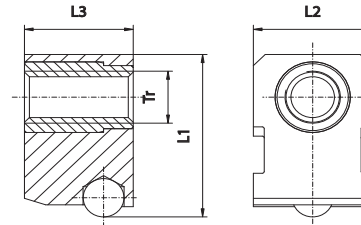

Optional accessories used with vises 6620-6624, 6820 and 6821

**BLOCK**

Code No.	Size	L1	L2	L3	Tr
		[mm]			
7-223-704	100	55.5	35.0	36	Tr18x4
7-223-705	125	68.5	40.5	40	Tr18x4
7-223-706	150	87.5	60.0	55	Tr28x5
7-223-708	200	104.5	70.0	65	Tr32x6

Optional accessories used with vises 6620-6624, 6820 and 6821

**LEAD SCREW WITH BLOCK**

Code No.	Size	L	H
		[mm]	
7-223-804	100	120	55.5
7-223-805	125	125	68.5
7-223-806	150	160	87.5
7-223-808	200	170	104.5

**CLAMP FOR 6586**

Code No.	Size	L	L1	L2	L3	L4	L5	L6	D	D1
		[mm]								
7-223-9400	1	58	22.5	28	13	2	20	8	20	13
7-223-9500	2	62	22.5	28	15	2	20	8	20	13
7-223-9600	3	70	27.5	32	18	2	23	8	22	15
7-223-9800	4	80	29.5	35	20	2	23	8	22	15

**SIDE STOP**

Code No.	Size	A	B	C	D	For Type
		[mm]				
7-223-994	100, 125	120	20	20	5	6577, 6578, 6569-M, 6620, 6621, 6624, 6820, 6821
7-223-996	150, 200	140	25	25	7	