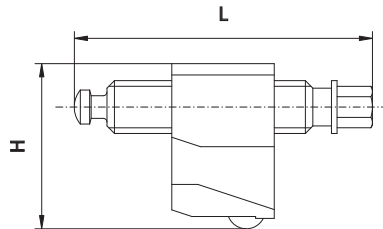

Optional accessories used with vises 6620-6624, 6820 and 6821

**BLOCK**

Code No.	Size	L1	L2	L3	Tr
		[mm]			
7-223-704	100	55.5	35.0	36	Tr18x4
7-223-705	125	68.5	40.5	40	Tr18x4
7-223-706	150	87.5	60.0	55	Tr28x5
7-223-708	200	104.5	70.0	65	Tr32x6

Optional accessories used with vises 6620-6624, 6820 and 6821

**LEAD SCREW WITH BLOCK**

Code No.	Size	L	H
		[mm]	
7-223-804	100	120	55.5
7-223-805	125	125	68.5
7-223-806	150	160	87.5
7-223-808	200	170	104.5

Optional accessories used with vises 6620-6624, 6820 and 6821

**CLAMP**

Code No.	Size	L	L1	L2	L3	L4	L5	L6	D	D1
		[mm]								
7-223-940	100	50	24	30	13	2	13.5	6.5	18	10.5
7-223-950	125	53	28	30	15	2	16.6	7.0	18	10.5
7-223-960	150	75	35	42	18	2	37.0	8.0	26	17.0
7-223-980	200	91	39	42	20	2	24.5	8.0	26	17.0

**CLAMP FOR 6586**

Code No.	Size	L	L1	L2	L3	L4	L5	L6	D	D1
		[mm]								
7-223-9400	1	58	22.5	28	13	2	20	8	20	13
7-223-9500	2	62	22.5	28	15	2	20	8	20	13
7-223-9600	3	70	27.5	32	18	2	23	8	22	15
7-223-9800	4	80	29.5	35	20	2	23	8	22	15