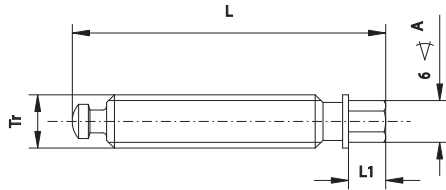

Optional accessories used with vises 6620-6624, 6820 and 6821

**LEAD SCREW**

Code No.	Size	L	L1	A	Tr
		[mm]			
7-223-604	100	120	18	13	Tr18x4
7-223-605	125	125	18	13	Tr18x4
7-223-606	150	160	19	19	Tr28x5
7-223-608	200	170	19	19	Tr32x6

Optional accessories used with vises 6620-6624, 6820 and 6821

**BLOCK**

Code No.	Size	L1	L2	L3	Tr
		[mm]			
7-223-704	100	55.5	35.0	36	Tr18x4
7-223-705	125	68.5	40.5	40	Tr18x4
7-223-706	150	87.5	60.0	55	Tr28x5
7-223-708	200	104.5	70.0	65	Tr32x6

Optional accessories used with vises 6620-6624, 6820 and 6821

**LEAD SCREW WITH BLOCK**

Code No.	Size	L	H
		[mm]	
7-223-804	100	120	55.5
7-223-805	125	125	68.5
7-223-806	150	160	87.5
7-223-808	200	170	104.5

**CLAMP FOR 6586**

Code No.	Size	L	L1	L2	L3	L4	L5	L6	D	D1
		[mm]								
7-223-9400	1	58	22.5	28	13	2	20	8	20	13
7-223-9500	2	62	22.5	28	15	2	20	8	20	13
7-223-9600	3	70	27.5	32	18	2	23	8	22	15
7-223-9800	4	80	29.5	35	20	2	23	8	22	15